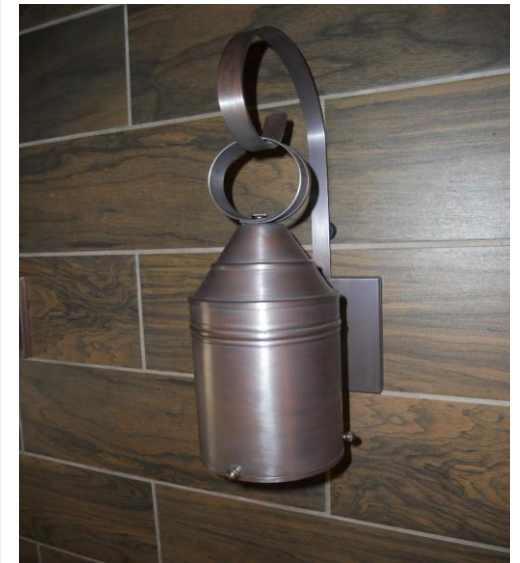

Turtle Light 2 (left)
Turtle Light 1 with ball top (right)

Durable

~Our wildlife friendly lights are made of pure copper, all brass hardware and contain no glass; making them durable enough to withstand difficult seaside environments.

~These are exclusive designs only, made right here on the gulf coast.

~These lights are perfect for:
Beaches and beach-side homes
Marinas
Backyards

~ There are currently 3 tops available to choose from for our Turtle Light #1:

Bell (left)
Traditional (center)
Ball (right)

Versatile

~Our lights can be darkened to take on an aged look and are available in 3 finishes:

Raw Copper
Antique Copper (center)
Dark Copper (left)

Please visit our website at
www.luckystreetlanterns.com for
pricing, ordering and additional
information.